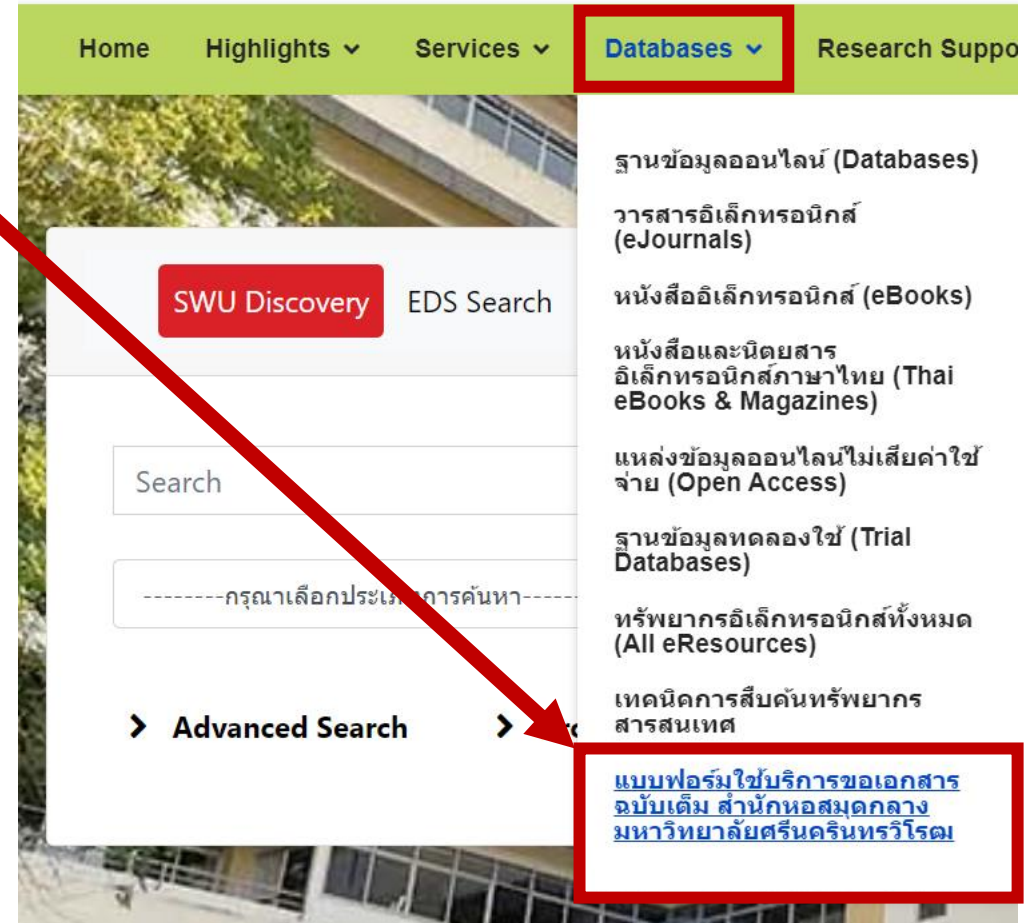

สอบถามเพิ่มเติม:

asklibrarian@g.swu.ac.th